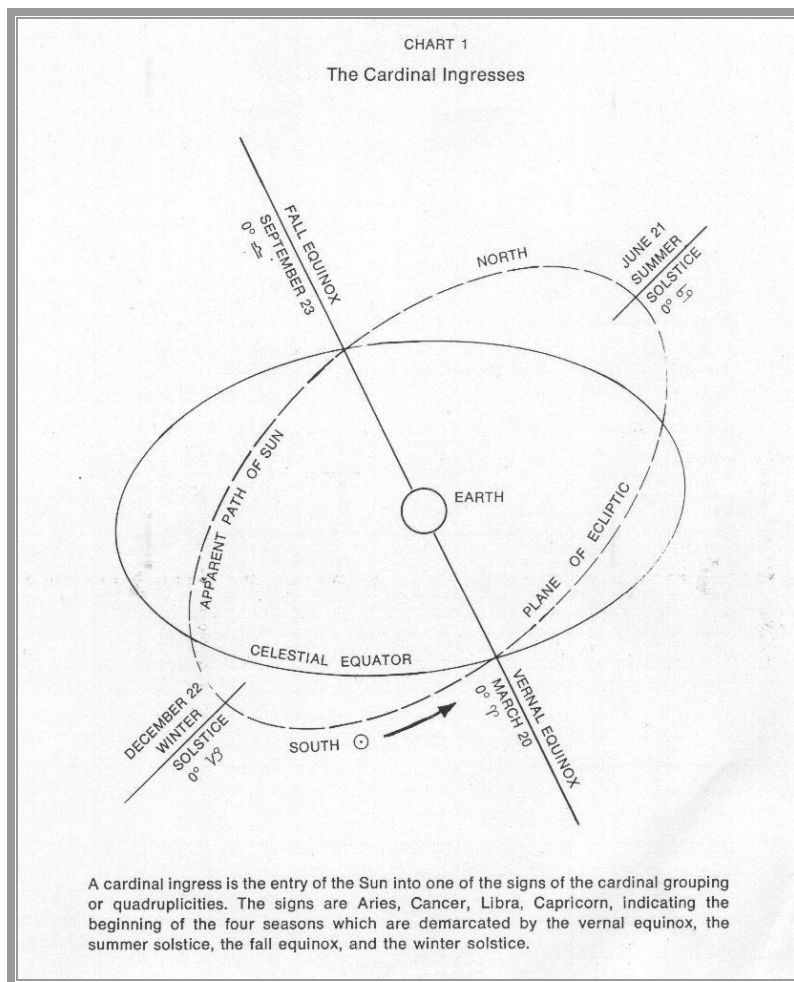

The Zodiac most commonly used in Western astrology is determined by the vernal equinox. This is the position of the Sun (about 20th March each year) when the days and nights are equal. The vernal equinox is defined in astronomy as the point in space where the plane of the earth's orbit around the Sun, the ecliptic, intersect the plane of the earth's equator extended into space. In astrology this is known as 0° of Aries. It marks the beginning of what is known as the 'Tropical Zodiac,' the most commonly used Zodiac in Western Astrology.

A horoscope is called by many different names: Nativity, natal chart, natus, birth chart, map wheel etc. However the signs of the Zodiac always follow an unchanging pattern through the sky: Aries, Taurus, Gemini, Cancer, Leo, Virgo, Libra, Scorpio, Sagittarius, Capricorn, Aquarius and Pisces.

(Sakioan & Acker 1973)

The Cardinal Ingress