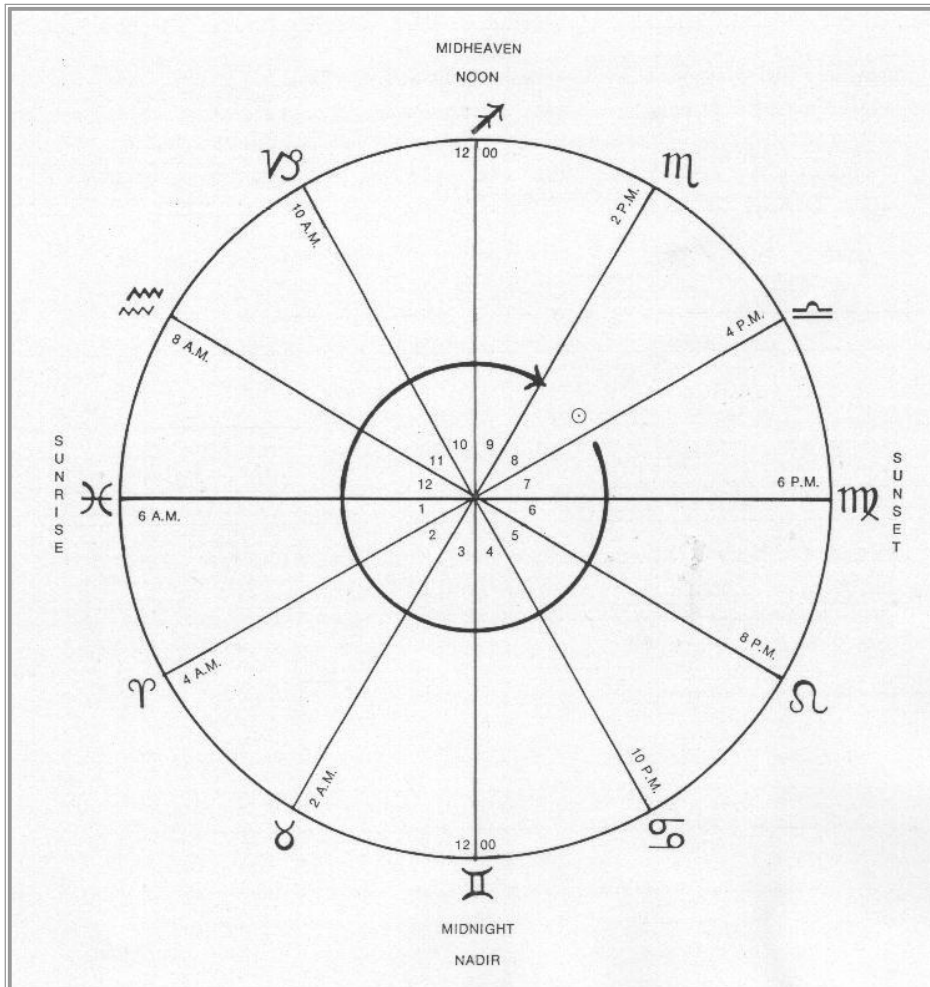

The Natural Horoscope

Suns Daily Motion

It takes approximately 2 hrs for the sun to move through the signs

The Example:

This person is a Sun in Libra (indicated by the ☉) born around 4.00pm. If the sun is on the Ascendant around 6am, if you follow the times in the house division you will see that the sun would be in the 8th House about 4.00 pm. This would give this native a Sun in Libra with Pisces Ascendant