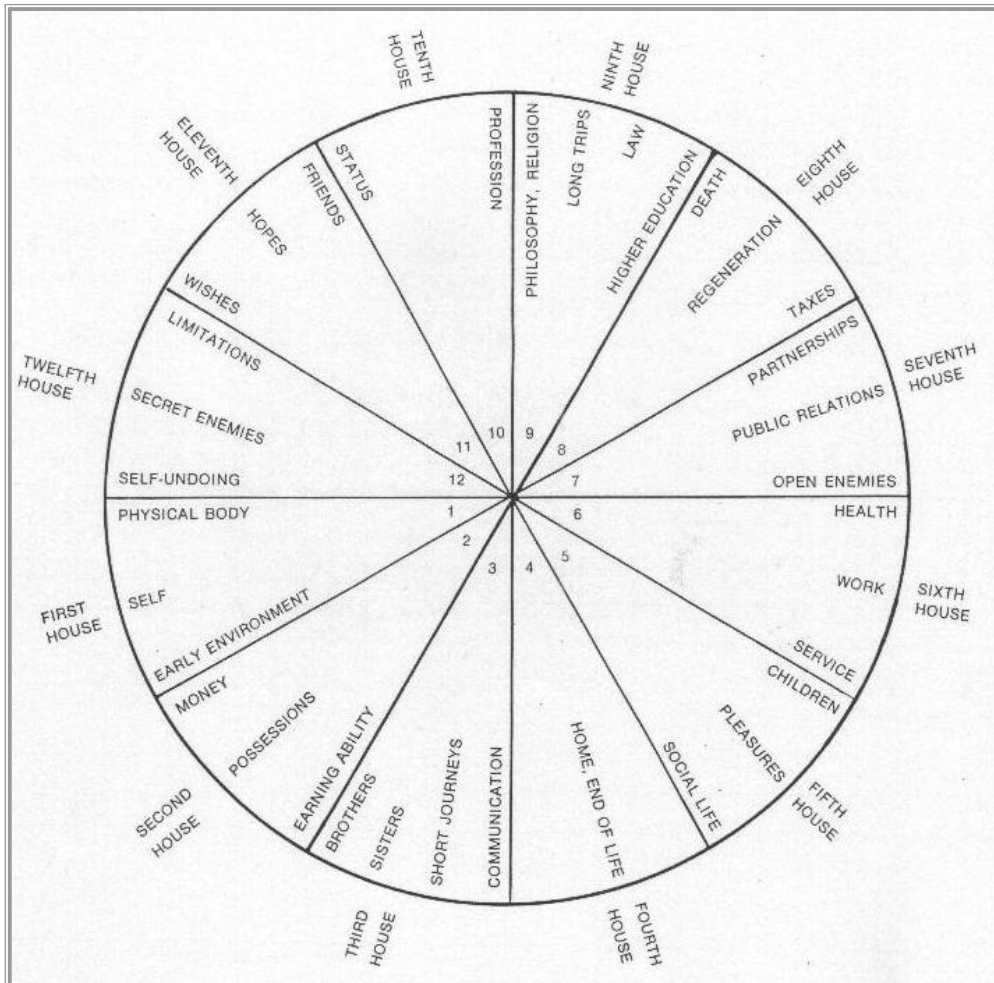

The Natural Horoscope

Overview of the House and Key Meanings

The Houses or departments of life

You will notice that the horoscope is divided into sections. Astrologers refer to these sections as houses and they represent various departments of life