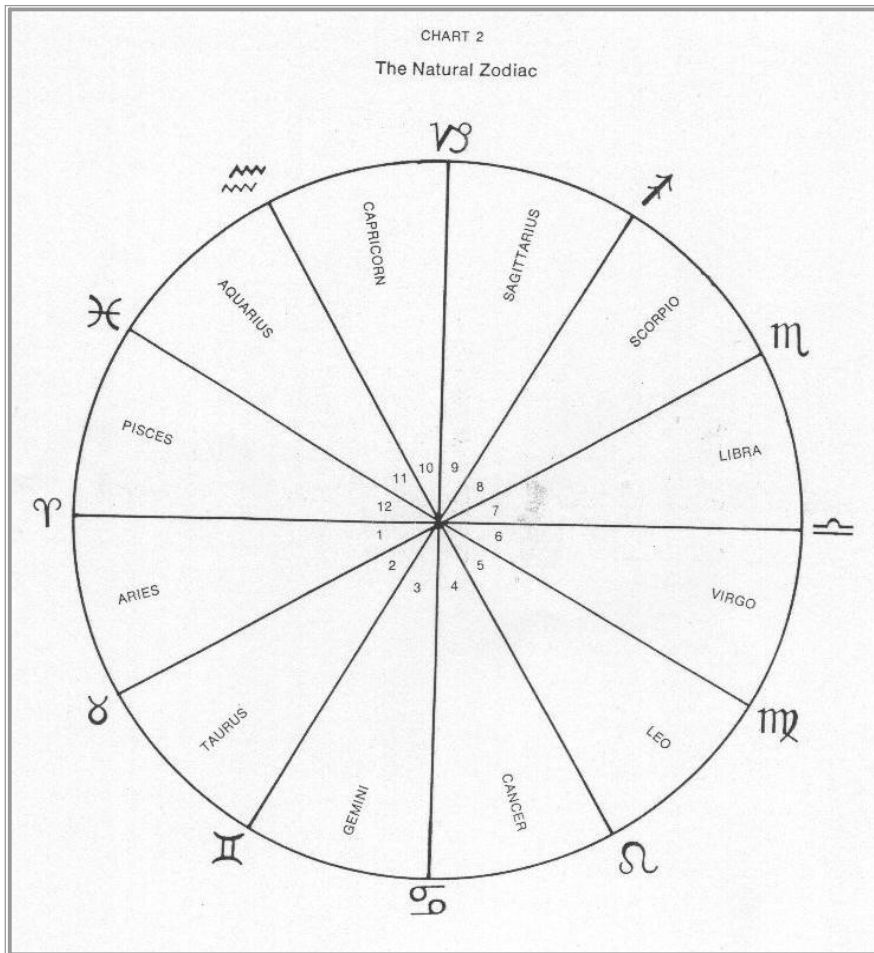

The Natural Horoscope

The Natural Zodiac or Wheel

Key Points

- → The Sun changes position between the 19th – 22nd of the month
- → The Sun is either in one sign or the other: it cannot be in two signs at once.
- → The line between the signs is called the Cusp
- → The twelve signs of the Zodiac represent both positive and negative characteristics of human behaviour.
- → Everyone has all twelve signs included in their horoscope. The effect on various departments of life is determined by the position of the planets in these signs and the interaction between the signs of the zodiac and the houses in the horoscope